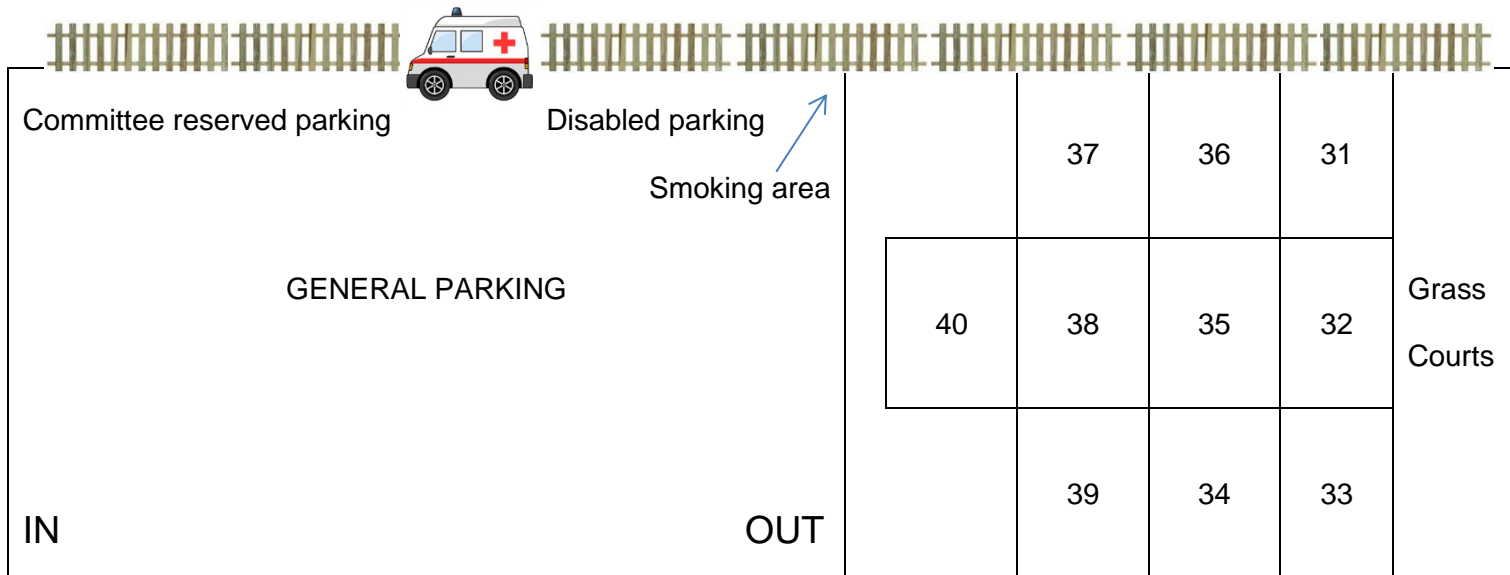

# CORONATION PARK – COURT PLAN

Toilets

BBQ

CANTEEN	UMPIRES	REGISTRARS
TOILETS	TOILETS	FIRST AID

REDFERN ROAD

MINTO RAILWAY STATION

**BUSES TO DROP OFF AND THEN PARK IN AIRDS ROAD**