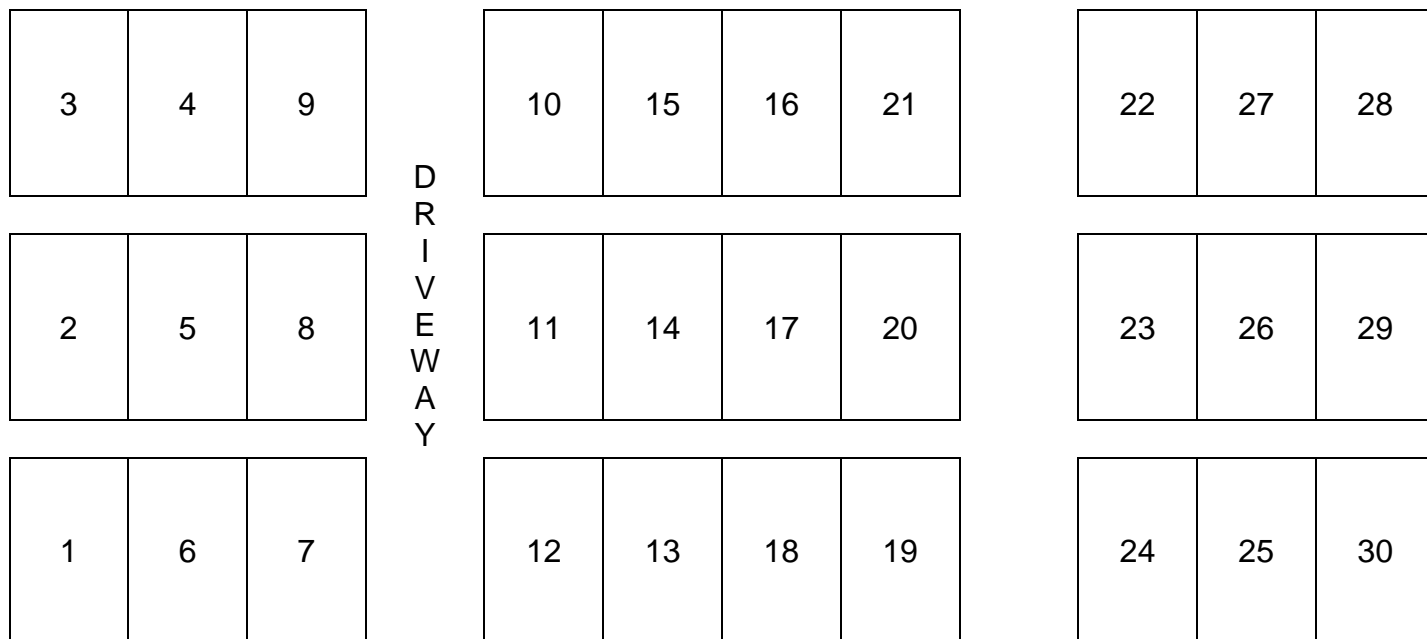

# CORONATION PARK – COURT PLAN

Toilets

BBQ

CANTEEN	UMPIRES	REGISTRARS
TOILETS	TOILETS	FIRST AID

REDFERN ROAD

MINTO RAILWAY STATION

**BUSES TO DROP OFF AND THEN PARK IN AIRDS ROAD**